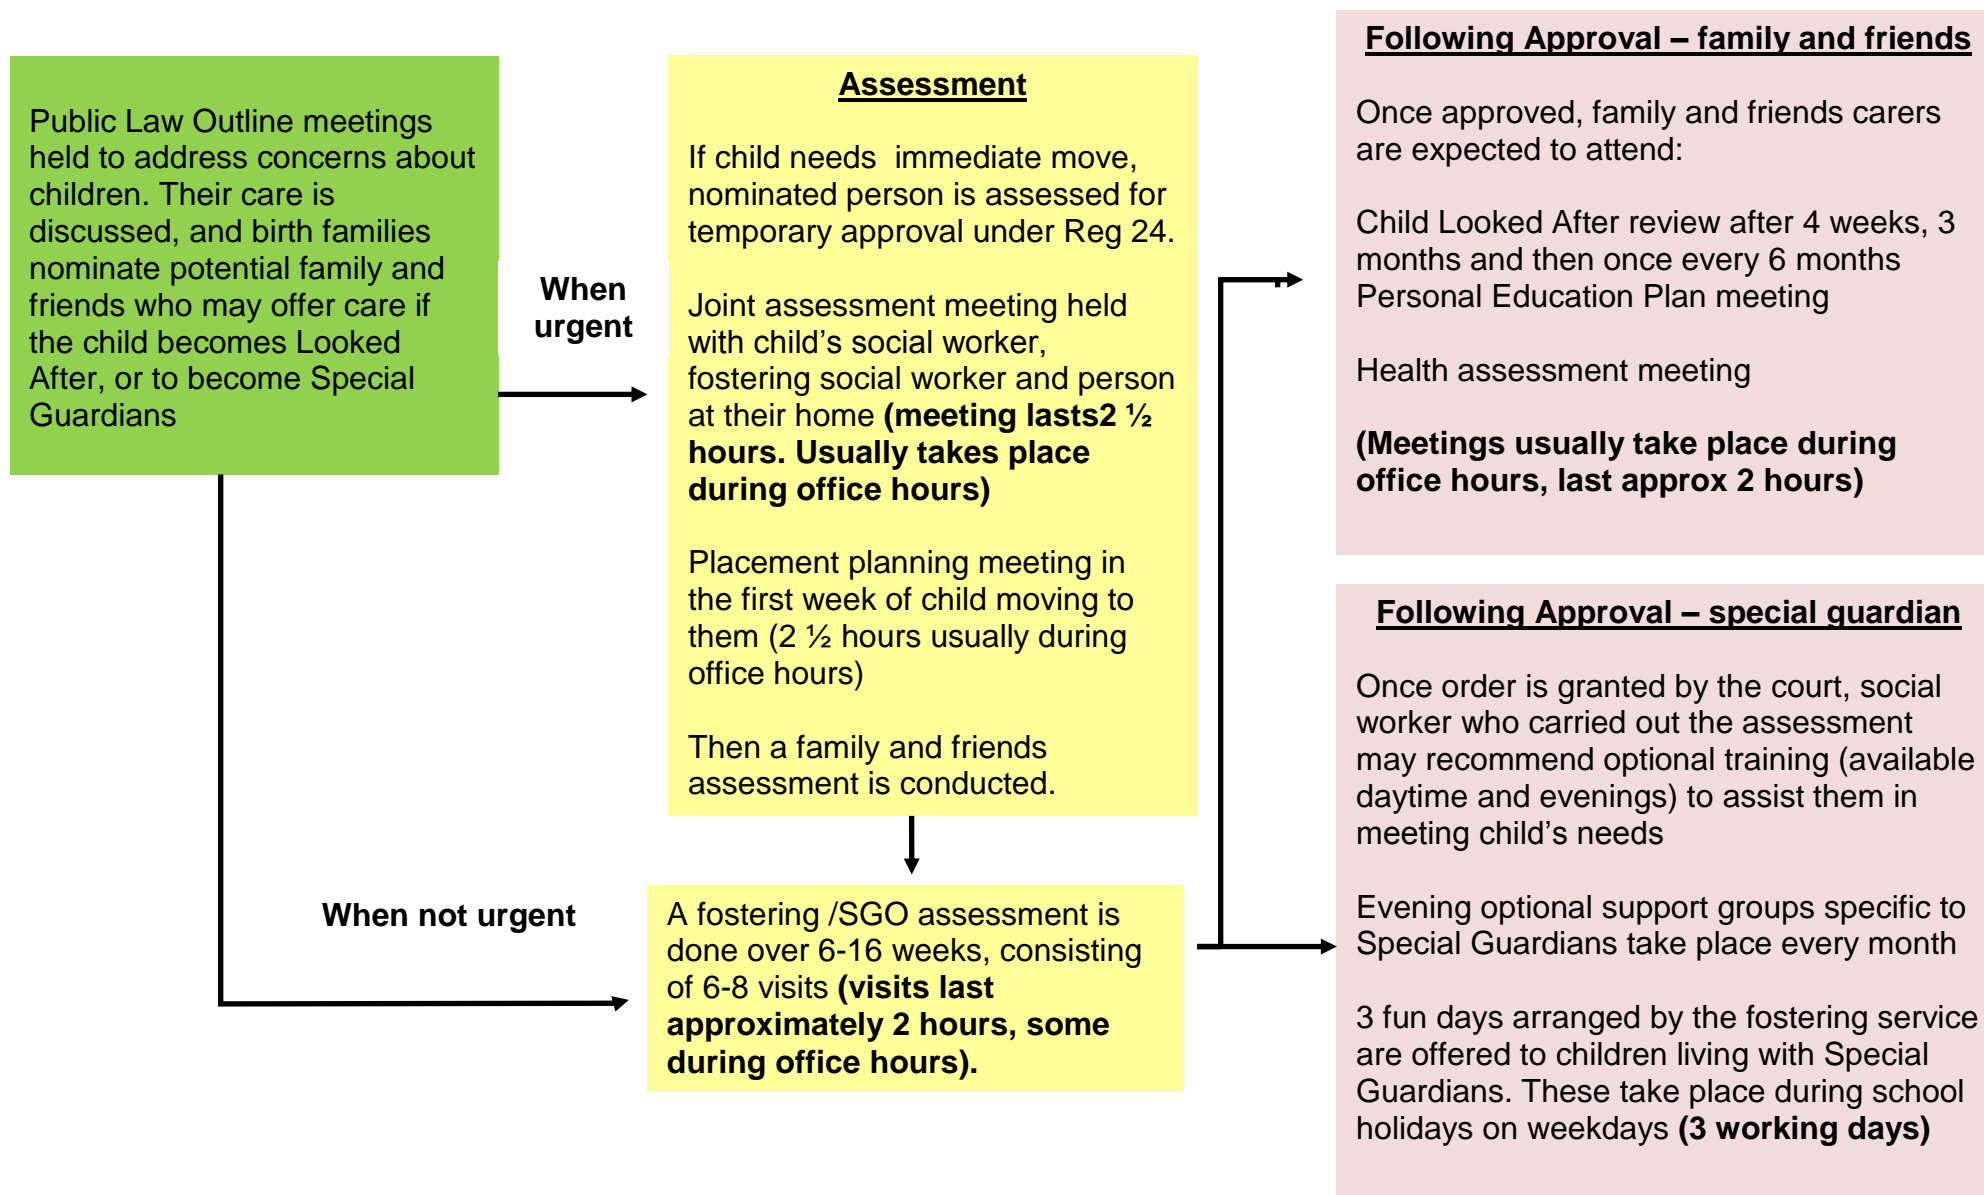

Process to become a family and friends foster carer and special guardian with Surrey County Council

This page is intentionally left blank